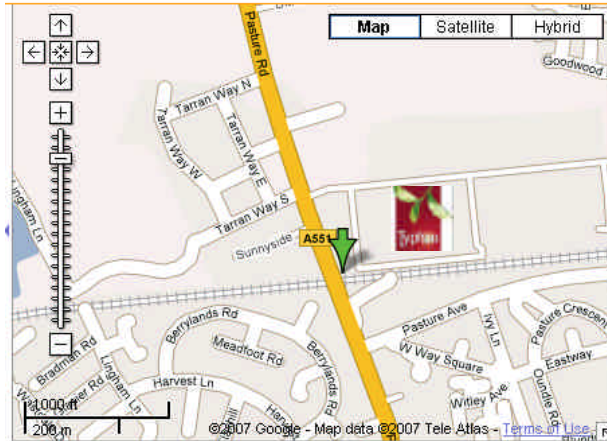

## Directions to Typhoo's Moreton Factory

Typhoo Tea Limited, Pasture Road, Moreton, Wirral, CH46 8XF  
 Postcode required for satellite navigation systems – CH46 8SE

### **From the South M6 Motorway**

Leave M6 Junction 20 to join M56  
 Leave M56 Junction 15 and follow signs to Ellesmere Port to join M53. Leave M53 Junction 2 (signposted 'West Kirby'). Further along is a signpost for Moreton – carry on around roundabout and then left towards Moreton. Carry straight on, over next roundabout and up to railway bridge. The factory is on the right hand side, just over the bridge.

### **From the East and M62**

Follow M62 straight into the outskirts of Liverpool and follow signs for the 'City Centre/Birkenhead/Wallasey Tunnel'. Then follow Wallasey Tunnel Only signs up Scotland Road and then into the Wallasey tunnel signposted M53. On exit from the tunnel follow M53 signs until Junction 2 then follow instructions as given above.

### **From Manchester Airport**

Out of the Airport, turn left, follow signs for Liverpool M56. Turn off 100 yards along on to the M56. Look for the sign 'Birkenhead M53', come off at junction 2. Follow instructions as given above.